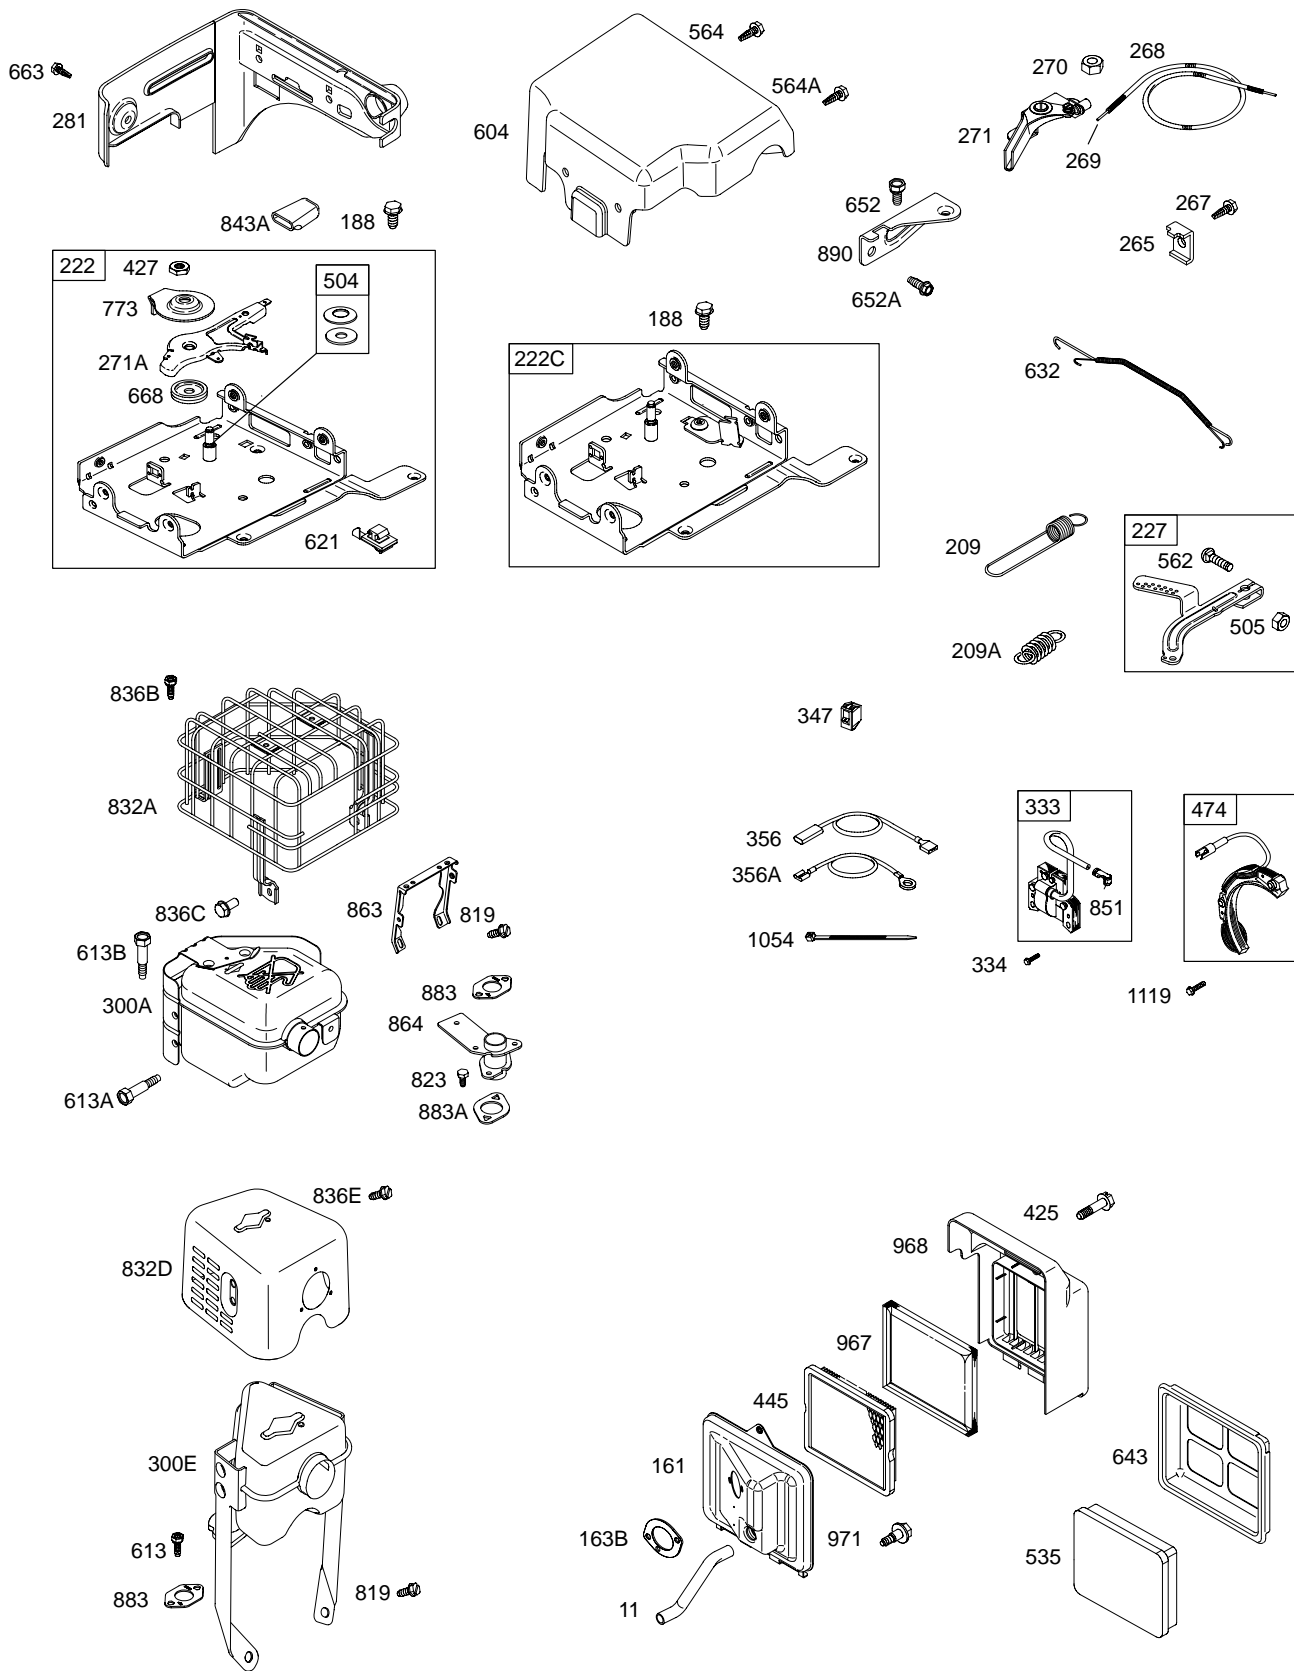

Illustrations cover a range of engines. Parts shown without corresponding text may not be used on your specific engine.
3379-5 Assemblies include all parts shown in frames. 08/16/2005