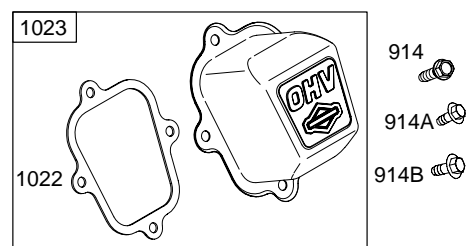

Illustrated Parts List

Model Series

122400

TYPE NUMBERS
0110 through 0132.

TABLE OF CONTENTS

Air Cleaner	5
Blower Housing	6
Camshaft	2
Carburetor	4
Controls	5
Crankcase Cover	2
Crankshaft	2
Cylinder	2
Cylinder Head	3
Electric Starter	6
Exhaust System	5
Flywheel	6
Fuel Supply	4
Governor Spring	5
Gear Reduction	6
Ignition	5
Kits/Gaskets – Carburetor	4
Kits/Gaskets – Engine	2
Kits/Gaskets – Valve	3
Lubrication	2
Piston Group	2
Rewind Starter	6

122400

1019 LABEL KIT

1058 OWNER'S MANUAL

1330 REPAIR MANUAL

Illustrations cover a range of engines. Parts shown without corresponding text may not be used on your specific engine.
 3379-2 Assemblies include all parts shown in frames. 08/16/2005