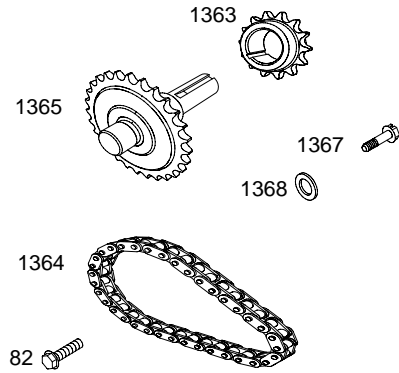

Illustrated Parts List

Model Series

122400

TYPE NUMBERS
0110 through 0132.

TABLE OF CONTENTS

Air Cleaner	5
Blower Housing	6
Camshaft	2
Carburetor	4
Controls	5
Crankcase Cover	2
Crankshaft	2
Cylinder	2
Cylinder Head	3
Electric Starter	6
Exhaust System	5
Flywheel	6
Fuel Supply	4
Governor Spring	5
Gear Reduction	6
Ignition	5
Kits/Gaskets – Carburetor	4
Kits/Gaskets – Engine	2
Kits/Gaskets – Valve	3
Lubrication	2
Piston Group	2
Rewind Starter	6

122400

1019 LABEL KIT

1058 OWNER'S MANUAL

1330 REPAIR MANUAL

Illustrations cover a range of engines. Parts shown without corresponding text may not be used on your specific engine.
 3379-2 Assemblies include all parts shown in frames. 08/16/2005

Illustrations cover a range of engines. Parts shown without corresponding text may not be used on your specific engine.
3379-4 Assemblies include all parts shown in frames. **08/16/2005**

Illustrations cover a range of engines. Parts shown without corresponding text may not be used on your specific engine.
 3379-5 Assemblies include all parts shown in frames. 08/16/2005