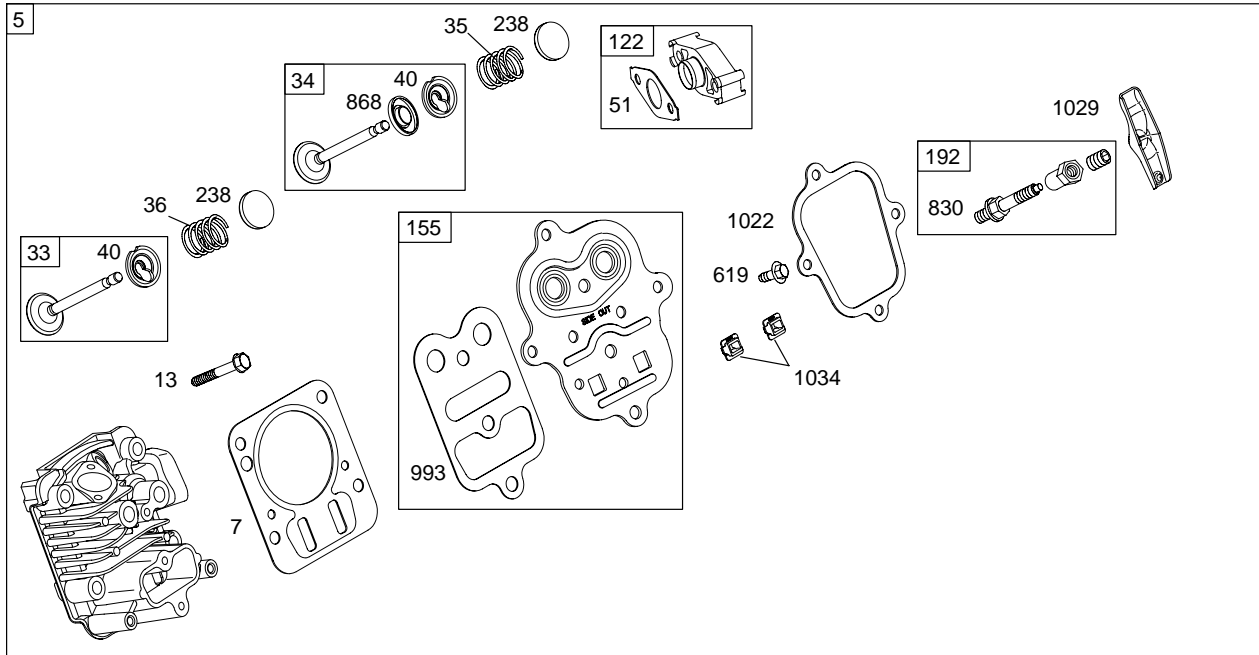

Illustrated Parts List

Model Series

122400

TYPE NUMBERS
0110 through 0132.

TABLE OF CONTENTS

Air Cleaner	5
Blower Housing	6
Camshaft	2
Carburetor	4
Controls	5
Crankcase Cover	2
Crankshaft	2
Cylinder	2
Cylinder Head	3
Electric Starter	6
Exhaust System	5
Flywheel	6
Fuel Supply	4
Governor Spring	5
Gear Reduction	6
Ignition	5
Kits/Gaskets – Carburetor	4
Kits/Gaskets – Engine	2
Kits/Gaskets – Valve	3
Lubrication	2
Piston Group	2
Rewind Starter	6

122400

1019 LABEL KIT

1058 OWNER'S MANUAL

1330 REPAIR MANUAL

Illustrations cover a range of engines. Parts shown without corresponding text may not be used on your specific engine.
 3379-2 Assemblies include all parts shown in frames. 08/16/2005