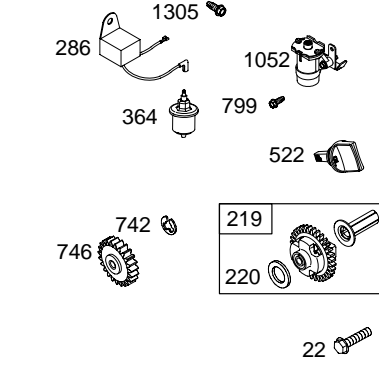

Illustrated Parts List

Model Series

122400

TYPE NUMBERS
0110 through 0132.

TABLE OF CONTENTS

Air Cleaner	5
Blower Housing	6
Camshaft	2
Carburetor	4
Controls	5
Crankcase Cover	2
Crankshaft	2
Cylinder	2
Cylinder Head	3
Electric Starter	6
Exhaust System	5
Flywheel	6
Fuel Supply	4
Governor Spring	5
Gear Reduction	6
Ignition	5
Kits/Gaskets – Carburetor	4
Kits/Gaskets – Engine	2
Kits/Gaskets – Valve	3
Lubrication	2
Piston Group	2
Rewind Starter	6

122400

1019 LABEL KIT

1058 OWNER'S MANUAL

1330 REPAIR MANUAL

Illustrations cover a range of engines. Parts shown without corresponding text may not be used on your specific engine.
 3379-2 Assemblies include all parts shown in frames. 08/16/2005