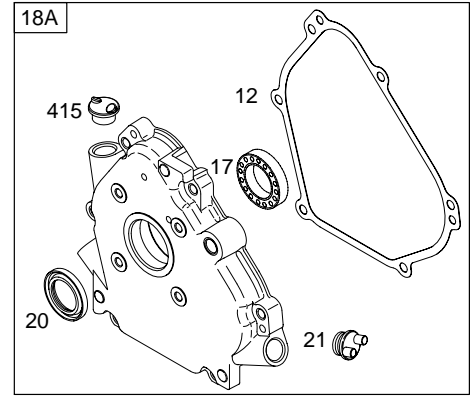

122400

1019 LABEL KIT

1058 OWNER'S MANUAL

1330 REPAIR MANUAL

Illustrations cover a range of engines. Parts shown without corresponding text may not be used on your specific engine.
3379-2 Assemblies include all parts shown in frames. 08/16/2005