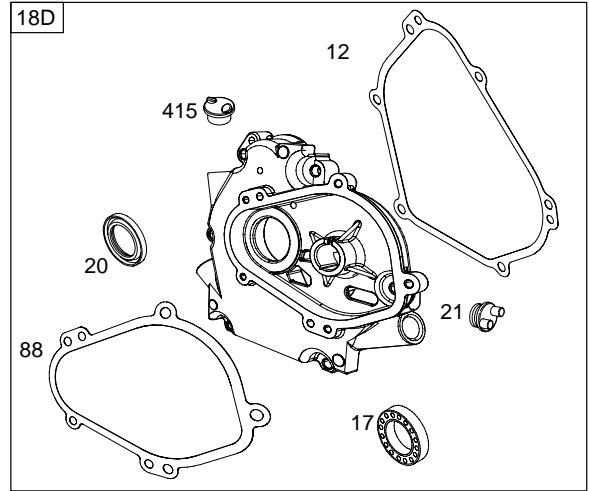

Illustrated Parts List

Model Series

122400

TYPE NUMBERS
0110 through 0132.

TABLE OF CONTENTS

Air Cleaner	5
Blower Housing	6
Camshaft	2
Carburetor	4
Controls	5
Crankcase Cover	2
Crankshaft	2
Cylinder	2
Cylinder Head	3
Electric Starter	6
Exhaust System	5
Flywheel	6
Fuel Supply	4
Governor Spring	5
Gear Reduction	6
Ignition	5
Kits/Gaskets – Carburetor	4
Kits/Gaskets – Engine	2
Kits/Gaskets – Valve	3
Lubrication	2
Piston Group	2
Rewind Starter	6

122400

1019 LABEL KIT

1058 OWNER'S MANUAL

1330 REPAIR MANUAL

Illustrations cover a range of engines. Parts shown without corresponding text may not be used on your specific engine.
 3379-2 Assemblies include all parts shown in frames. 08/16/2005