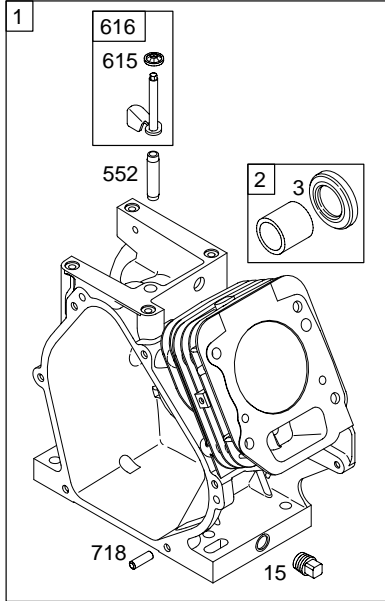

122400

1019 LABEL KIT

1058 OWNER'S MANUAL

1330 REPAIR MANUAL

Illustrations cover a range of engines. Parts shown without corresponding text may not be used on your specific engine.
3379-2 Assemblies include all parts shown in frames. 08/16/2005