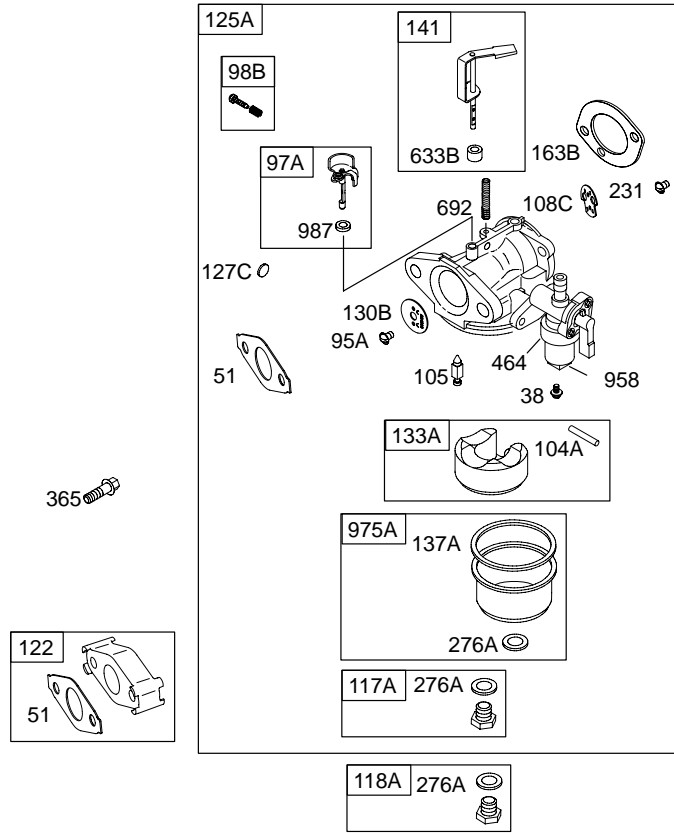

Illustrations cover a range of engines. Parts shown without corresponding text may not be used on your specific engine.
3379-4 Assemblies include all parts shown in frames. **08/16/2005**