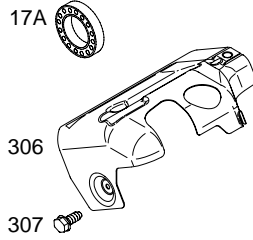

Illustrated Parts List

Model Series

122400

TYPE NUMBERS
0110 through 0132.

TABLE OF CONTENTS

Air Cleaner	5
Blower Housing	6
Camshaft	2
Carburetor	4
Controls	5
Crankcase Cover	2
Crankshaft	2
Cylinder	2
Cylinder Head	3
Electric Starter	6
Exhaust System	5
Flywheel	6
Fuel Supply	4
Governor Spring	5
Gear Reduction	6
Ignition	5
Kits/Gaskets – Carburetor	4
Kits/Gaskets – Engine	2
Kits/Gaskets – Valve	3
Lubrication	2
Piston Group	2
Rewind Starter	6

122400

1019 LABEL KIT

1058 OWNER'S MANUAL

1330 REPAIR MANUAL

Illustrations cover a range of engines. Parts shown without corresponding text may not be used on your specific engine.
 3379-2 Assemblies include all parts shown in frames. 08/16/2005