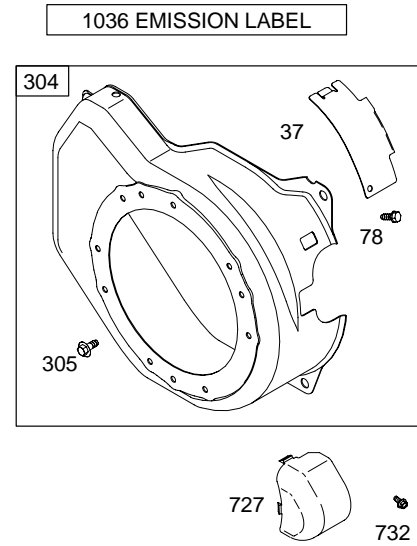

Illustrations cover a range of engines. Parts shown without corresponding text may not be used on your specific engine.
3379-6 Assemblies include all parts shown in frames. 08/16/2005

REF. NO.	PART NO.	DESCRIPTION	REF. NO.	PART NO.	DESCRIPTION	REF. NO.	PART NO.	DESCRIPTION
1	699490	Cylinder Assembly	18A	790337	Cover-Crankcase Used on Type No(s). 0110, 0112, 0113, 0114, 0115, 0118, 0119, 0122, 0123, 0124, 0125, 0127, 0128, 0129.	32	691664	Screw (Connecting Rod)
2	399269	Kit-Bushing/Seal (Magneto Side)				32A	695759	Screw (Connecting Rod)
3	★299819	Seal-Oil (Magneto Side)				33	499642	Valve-Exhaust
5	699486	Head-Cylinder				34	499641	Valve-Intake
7	★∅698210	Gasket-Cylinder Head	18D	790330	Cover-Crankcase Used on Type No(s). 0111, 0121, 0126, 0130.	35	691304	Spring-Valve (Intake)
11	812208	Tube-Breather (Flat Panel Air Cleaner)				36	691304	Spring-Valve (Exhaust)
12	★699485	Gasket-Crankcase	20	★692550	Seal-Oil (PTO Side)	37	699661	Guard-Flywheel
13	699482	Screw (Cylinder Head)	21	281658	Cap-Oil Fill	38	698557	Screw (Shut Off Valve)
15	691686	Plug-Oil Drain (Square Head)	22	699478	Screw (Crankcase Cover/ Sump)	40	692194	Retainer-Valve
15A	691682	Plug-Oil Drain (Flush)	23	699488	Flywheel ————— Note ————— 699514 Flywheel Used on Type No(s). 0121.	45	690977	Tappet-Valve
16	699835	Crankshaft Used on Type No(s). 0112, 0115. ————— Note ————— 699443 Crankshaft Used on Type No(s). 0113, 0114, 0124, 0125. 790329 Crankshaft Used on Type No(s). 0111, 0121, 0126, 0130. 698879 Crankshaft Used on Type No(s). 0110, 0118, 0119, 0122, 0123, 0127, 0128, 0129, 0132. 699452 Crankshaft Used on Type No(s). 0120.	24	222698	Key-Flywheel	46A	696813	Camshaft
			25	499627	Piston Assembly (Standard) ————— Note ————— 692789 Piston Assembly (.020" Oversize)	51★◆∅692555	692555	Gasket-Intake
			26	499631	Ring Set (Standard) ————— Note ————— 692786 Ring Set (.020" Oversize)	55	798148	Housing-Rewind Starter
			27	691866	Lock-Piston Pin	58	66574	Rope-Starter (Cut to Required Length)
			28	499423	Pin-Piston	59	490653	Grip-Insert
			29	690124	Rod-Connecting	60	490652	Grip-Starter Rope
			30	791584	Dipper-Connecting Rod	65	699228	Screw (Rewind Starter)
17	692517	Bearing-Ball				78	699205	Screw (Flywheel Guard)
17A	690824	Bearing-Ball				82	807421	Screw (Gear Reduction Case)
						86	790332	Cover-Gear
						88	790333	Gasket-Gear Reduction Cover
						95A	698544	Screw (Throttle Valve)
						97A	698542	Shaft-Throttle
						98B	698551	Kit-Idle Speed
						104A	◆698536	Pin-Float Hinge