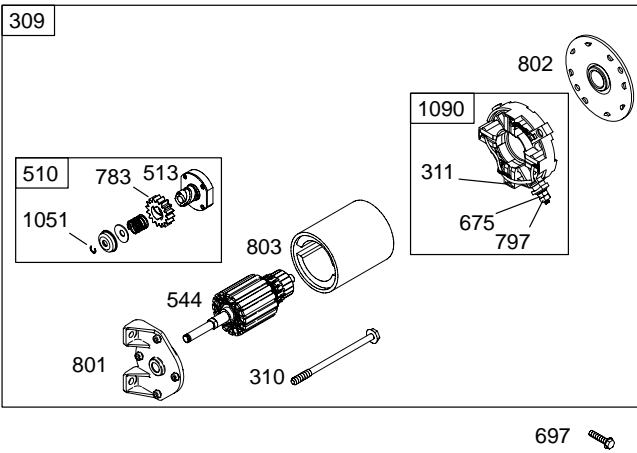

Illustrations cover a range of engines. Parts shown without corresponding text may not be used on your specific engine.
3379-6 Assemblies include all parts shown in frames. 08/16/2005

REF. NO.	PART NO.	DESCRIPTION	REF. NO.	PART NO.	DESCRIPTION	REF. NO.	PART NO.	DESCRIPTION
1	699490	Cylinder Assembly	18A	790337	Cover-Crankcase Used on Type No(s). 0110, 0112, 0113, 0114, 0115, 0118, 0119, 0122, 0123, 0124, 0125, 0127, 0128, 0129.	32	691664	Screw (Connecting Rod)
2	399269	Kit-Bushing/Seal (Magneto Side)				32A	695759	Screw (Connecting Rod)
3	★299819	Seal-Oil (Magneto Side)				33	499642	Valve-Exhaust
5	699486	Head-Cylinder				34	499641	Valve-Intake
7	★∅698210	Gasket-Cylinder Head	18D	790330	Cover-Crankcase Used on Type No(s). 0111, 0121, 0126, 0130.	35	691304	Spring-Valve (Intake)
11	812208	Tube-Breather (Flat Panel Air Cleaner)				36	691304	Spring-Valve (Exhaust)
12	★699485	Gasket-Crankcase	20	★692550	Seal-Oil (PTO Side)	37	699661	Guard-Flywheel
13	699482	Screw (Cylinder Head)	21	281658	Cap-Oil Fill	38	698557	Screw (Shut Off Valve)
15	691686	Plug-Oil Drain (Square Head)	22	699478	Screw (Crankcase Cover/ Sump)	40	692194	Retainer-Valve
15A	691682	Plug-Oil Drain (Flush)	23	699488	Flywheel ————— Note ————— 699514 Flywheel Used on Type No(s). 0121.	45	690977	Tappet-Valve
16	699835	Crankshaft Used on Type No(s). 0112, 0115. ————— Note ————— 699443 Crankshaft Used on Type No(s). 0113, 0114, 0124, 0125. 790329 Crankshaft Used on Type No(s). 0111, 0121, 0126, 0130. 698879 Crankshaft Used on Type No(s). 0110, 0118, 0119, 0122, 0123, 0127, 0128, 0129, 0132. 699452 Crankshaft Used on Type No(s). 0120.	24	222698	Key-Flywheel	46A	696813	Camshaft
			25	499627	Piston Assembly (Standard) ————— Note ————— 692789 Piston Assembly (.020" Oversize)	51★◆∅692555	692555	Gasket-Intake
			26	499631	Ring Set (Standard) ————— Note ————— 692786 Ring Set (.020" Oversize)	55	798148	Housing-Rewind Starter
			27	691866	Lock-Piston Pin	58	66574	Rope-Starter (Cut to Required Length)
			28	499423	Pin-Piston	59	490653	Grip-Insert
			29	690124	Rod-Connecting	60	490652	Grip-Starter Rope
			30	791584	Dipper-Connecting Rod	65	699228	Screw (Rewind Starter)
17	692517	Bearing-Ball				78	699205	Screw (Flywheel Guard)
17A	690824	Bearing-Ball				82	807421	Screw (Gear Reduction Case)
						86	790332	Cover-Gear
						88	790333	Gasket-Gear Reduction Cover
						95A	698544	Screw (Throttle Valve)
						97A	698542	Shaft-Throttle
						98B	698551	Kit-Idle Speed
						104A	◆698536	Pin-Float Hinge

★ Included in Engine Gasket Set-Ref. No.358.

● Included in Carburetor Overhaul Kit-Ref. No. 121.

◆ Included in Carburetor Gasket Set-Ref. No. 977.

∅ Included in Valve Gasket Set-Ref. No 1095.

Illustrations cover a range of engines. Parts shown without corresponding text may not be used on your specific engine.