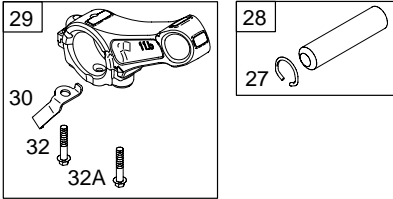

122400

1019 LABEL KIT

1058 OWNER'S MANUAL

1330 REPAIR MANUAL

Illustrations cover a range of engines. Parts shown without corresponding text may not be used on your specific engine.
3379-2 Assemblies include all parts shown in frames. 08/16/2005